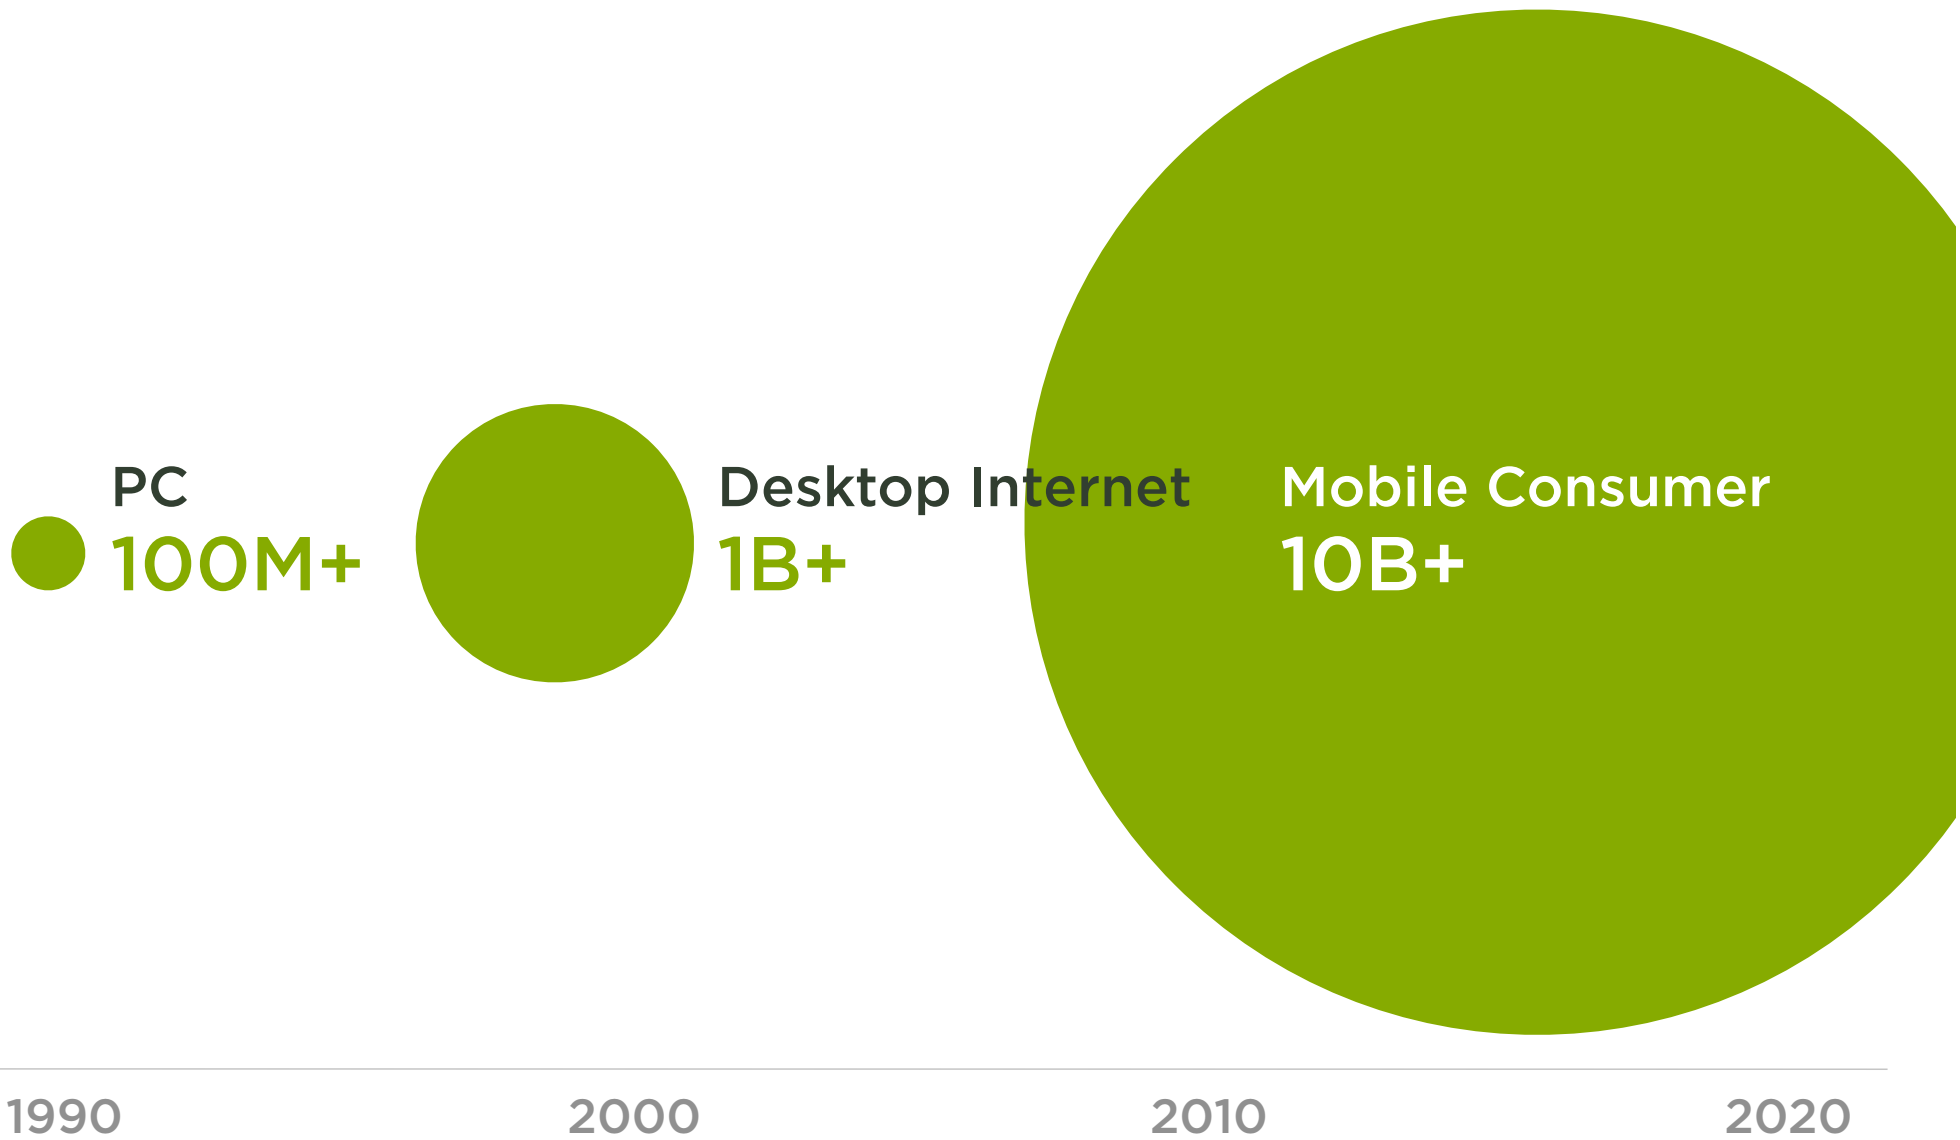

Motorola Droid RAZR M

Samsung Galaxy Note II

Apple iPad Mini

Dell XPS 12