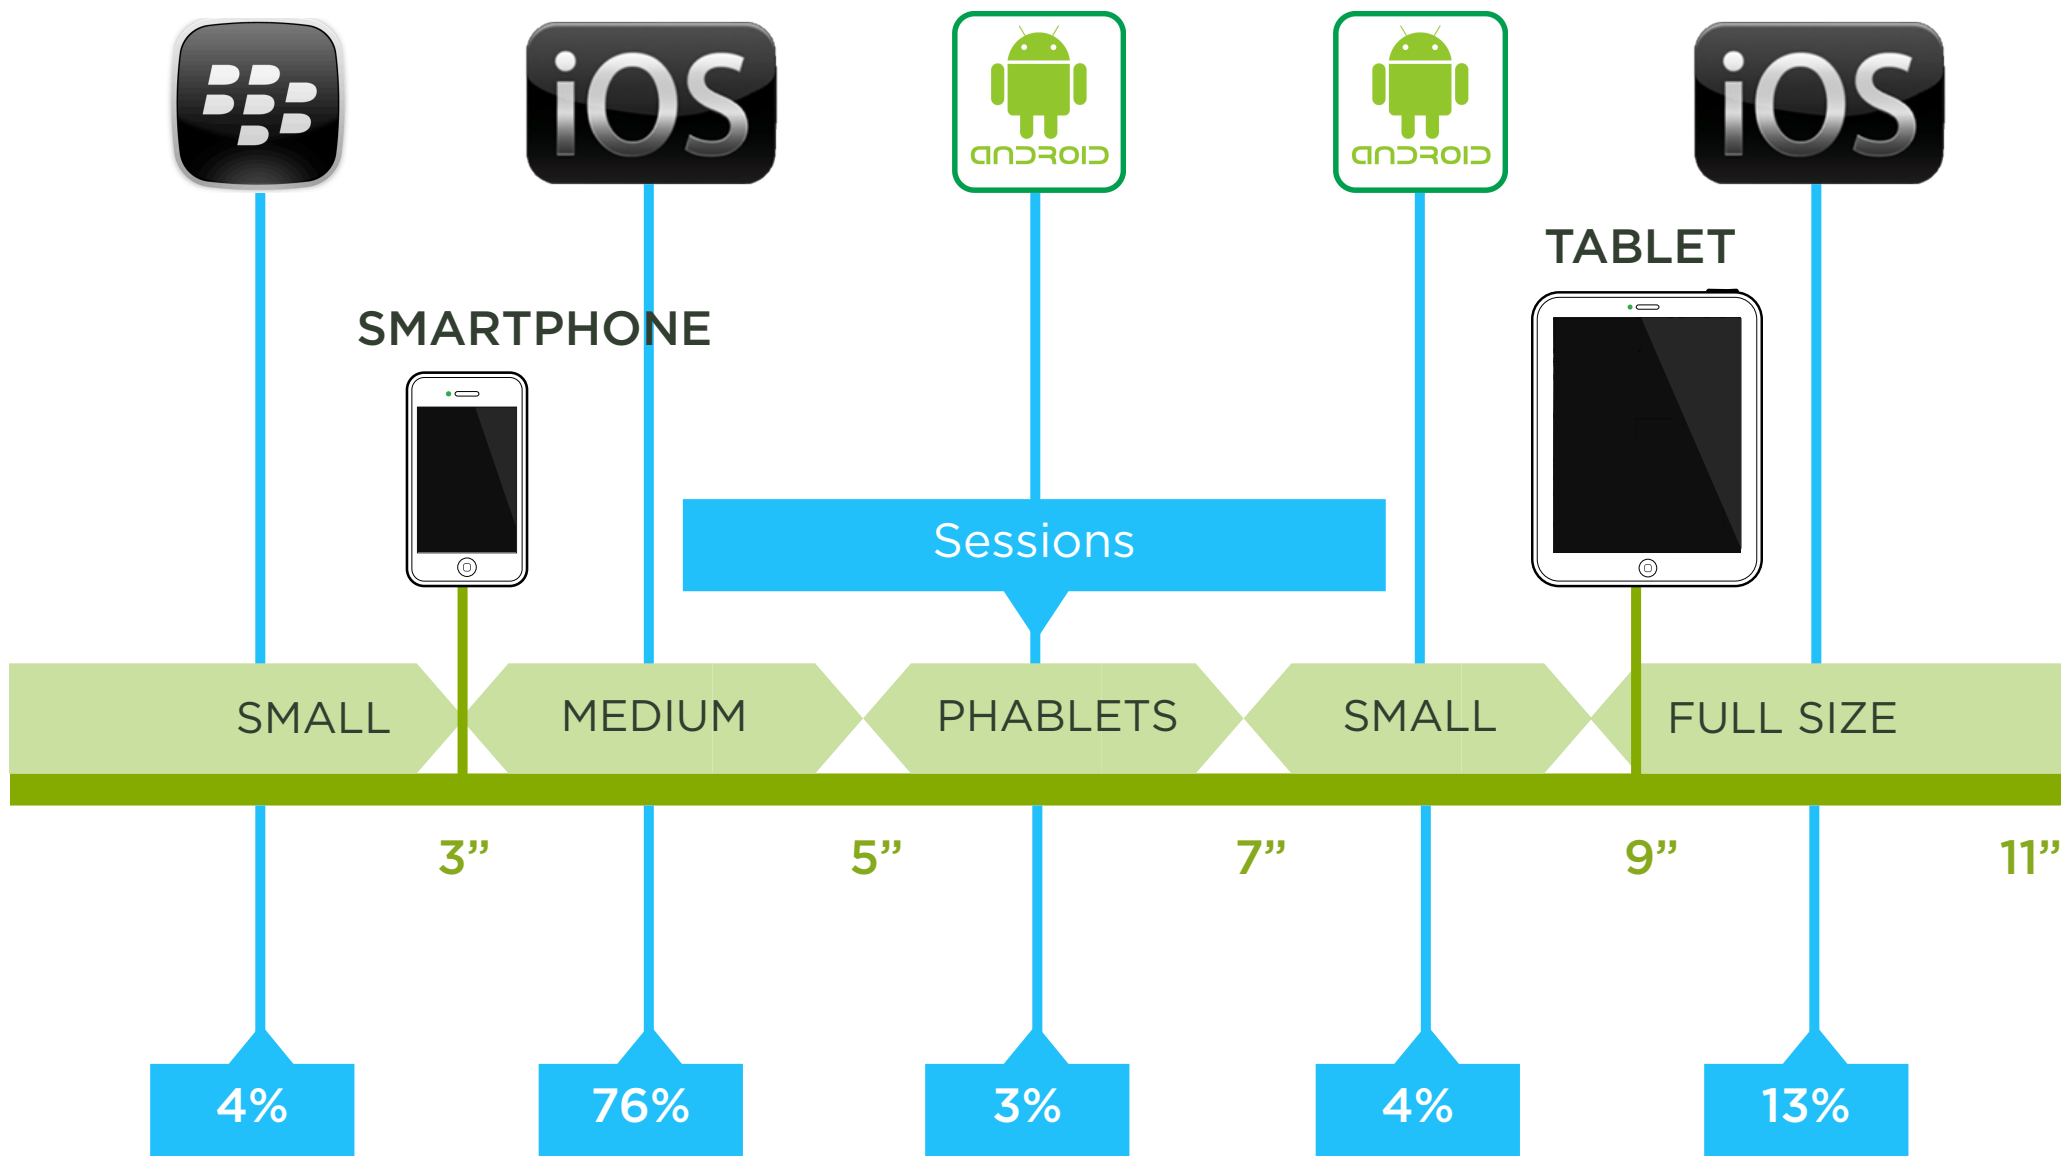

5"

7"

9"

11"

SMARTPHONE

TABLET

Device Models

SMALL MEDIUM PHABLETS SMALL FULL SIZE

3" 5" 7" 9" 11"

16% 69% 2% 6% 7%

SMARTPHONE

TABLET

Active Users

SMALL MEDIUM PHABLETS SMALL FULL SIZE

3" 5" 7" 9" 11"

7% 72% 3% 5% 13%