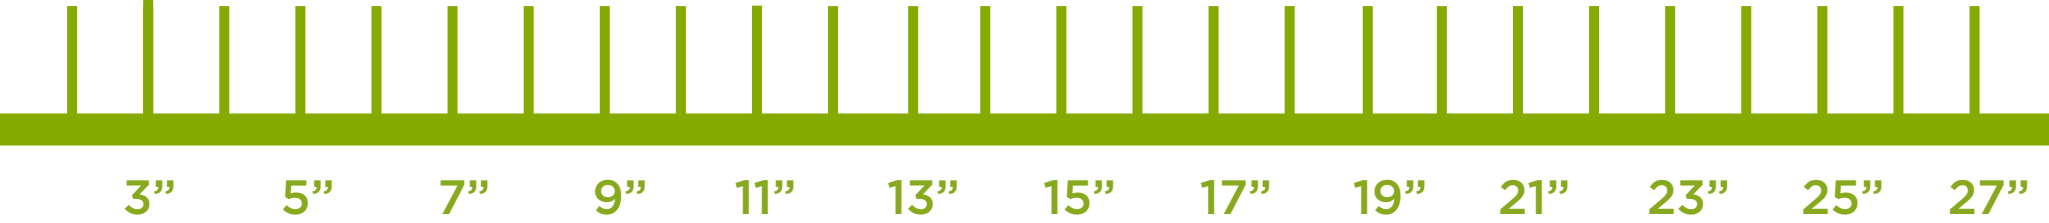

SMARTPHONE